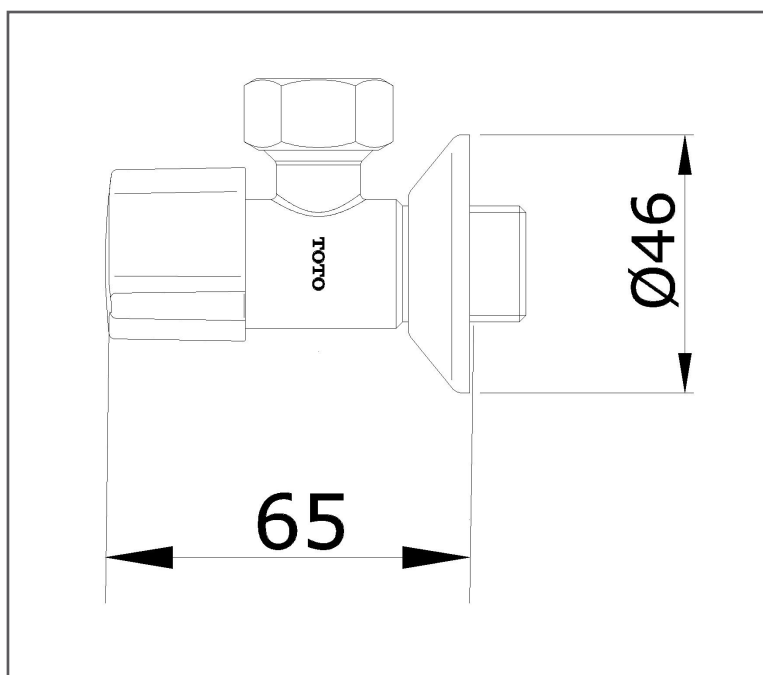

## SPECIFICATIONS

- Size : 65D X 46H mm
- Finish : Matte Black

## PARTS DESCRIPTION

- TX227SV1#MB : Stop Valve

TX227SV1#MB

Please consult, TOTO representative for more details.

All rights reserved by TOTO including but not limited to Improve & Change of Product Design, Specs or Availability at any time without prior notice