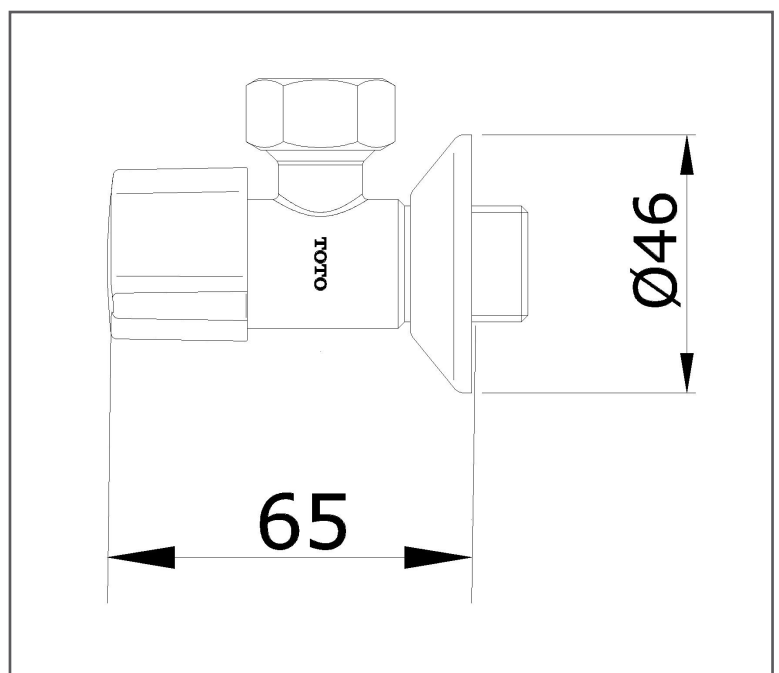

TOTO Accessories

Stop Valve

TX277SV1#BFG

FEATURES

- Stop Valve

SPECIFICATIONS

- Size : 65D X 46H mm
- Finish : Brushed French Gold

PARTS DESCRIPTION

- TX277SV1#BFG : Stop Valve

TX277SV1#BFG

Please consult, TOTO representative for more details.

All rights reserved by TOTO including but not limited to Improve & Change of Product Design, Specs or Availability at any time without prior notice