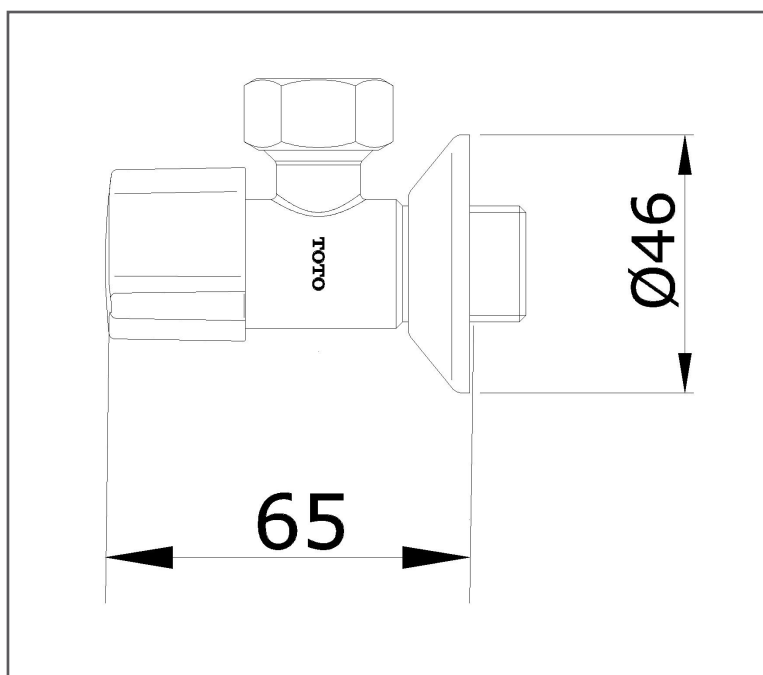

PARTS DESCRIPTION

- TX277SV1#PFG : Stop Valve

TX277SV1#PFG