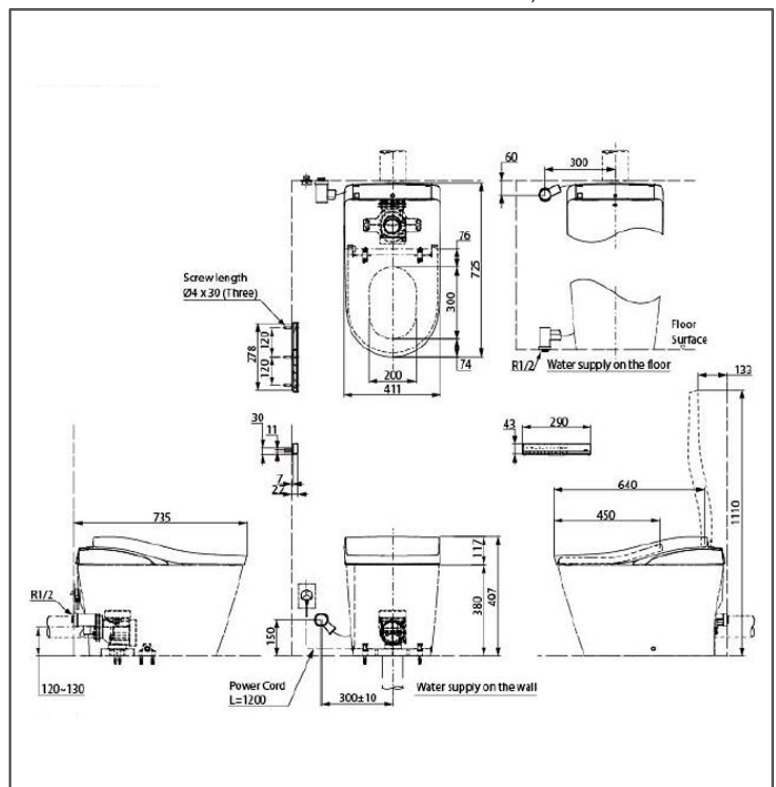

SPECIFICATIONS

• Flush System	:	TORNADO FLUSH
• Water Use	:	4.5L / 3.0L
• Rough-in	:	120-130 mm
• Bowl Shape	:	D Shape
• Water Pressure	:	0.25MPa~0.75MPa
• Power Rating	:	220~230V, 50/60Hz, 835~863W
• Length of Power Cord	:	1.2 M
• Material	:	Bowl - Vitreous China WASHLET - PP Remote Controller - Aluminum
• Size	:	411W x 725D x 497H mm

- * Voltage Stabilizer (1.0 KVA) against to avoid Power Fluctuation.
- * Clean Treated water - Degree of Hardness < 50ppm or TDS < 300 ppm
- * Automatic Water Pressure Pump -Min. Required Pressure - 2.50 Bar (0.25 MPa)
- * **Recommended NOT to USE Black Colored or DARK Colored Wall & Floor Tiles/Marbles and NO BLACK/DARK Colored CEILING or FALSE CEILING, interior of WC BOOTH or TOILET KIOSK. Remote Controller IR SIGNAL STRENGTH REDUCED & ABSORVED on DARK SURFACE. So Neorest_Washlet Cannot be Operational with Remote Controller.

PART DESCRIPTION

• CS911PVT#NW1	:	NEOREST LS (P Trap) Bowl
• TCF87220GAA#NW1	:	NEOREST LS WASHLET with BIS Power Plug (AC 220 Volts)

COLOURS

- White (#NW1)

CS911PVT#NW1 /TCF87220GAA#NW1

Please consult, TOTO representative for more details.