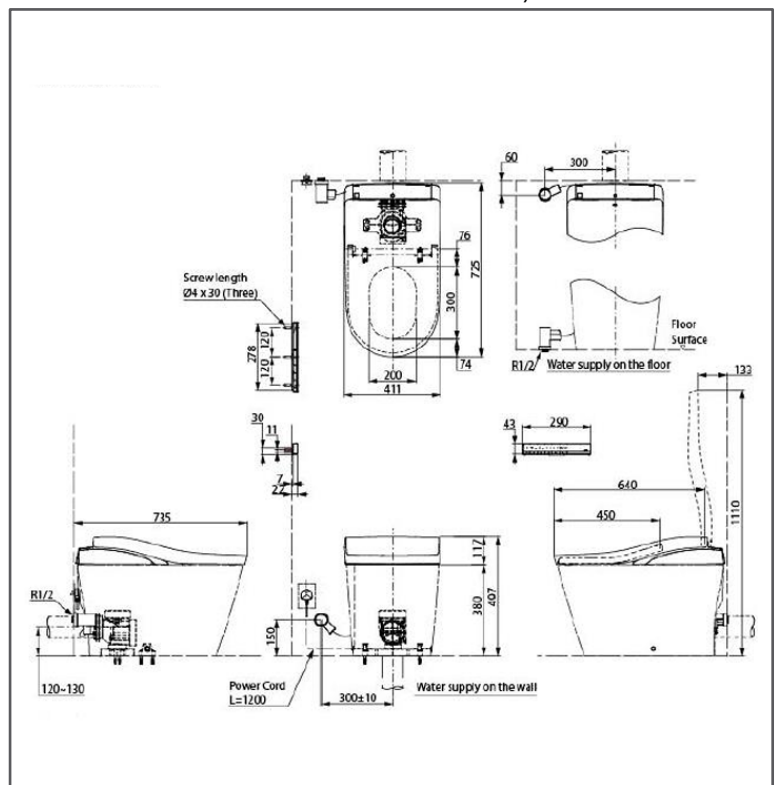

SPECIFICATIONS

• Flush System	:	TORNADO FLUSH
• Water Use	:	4.5L / 3.0L
• Rough-in	:	120-130 mm
• Bowl Shape	:	D Shape
• Water Pressure	:	0.25MPa~0.75MPa
• Power Rating	:	220~230V, 50/60Hz, 835~863W
• Length of Power Cord	:	1.2 M
• Material	:	Bowl - Vitreous China WASHLET - PP Remote Controller - Aluminum
• Size	:	411W x 725D x 497H mm

- * Voltage Stabilizer (1.0 KVA) against to avoid Power Fluctuation.
- * Clean Treated water - Degree of Hardness < 50ppm or TDS < 300 ppm
- * Automatic Water Pressure Pump -Min. Required Pressure - 2.50 Bar (0.25 MPa)
- * **Recommended NOT to USE Black Colored or DARK Colored Wall & Floor Tiles/Marbles and NO BLACK/DARK Colored CEILING or FALSE CEILING, interior of WC BOOTH or TOILET KIOSK. Remote Controller IR SIGNAL STRENGTH REDUCED & ABSORVED on DARK SURFACE. So Neorest_Washlet Cannot be Operational with Remote Controller.

PART DESCRIPTION

• CS911PVT#NW1	:	NEOREST LS (P Trap) Bowl
• TCF87320GAA#NW1	:	NEOREST LS WASHLET with BIS Power Plug (AC 220 Volts)

COLOURS

- White (#NW1)

CS911PVT#NW1/TCF87320GAA#NW1

Please consult, TOTO representative for more details.