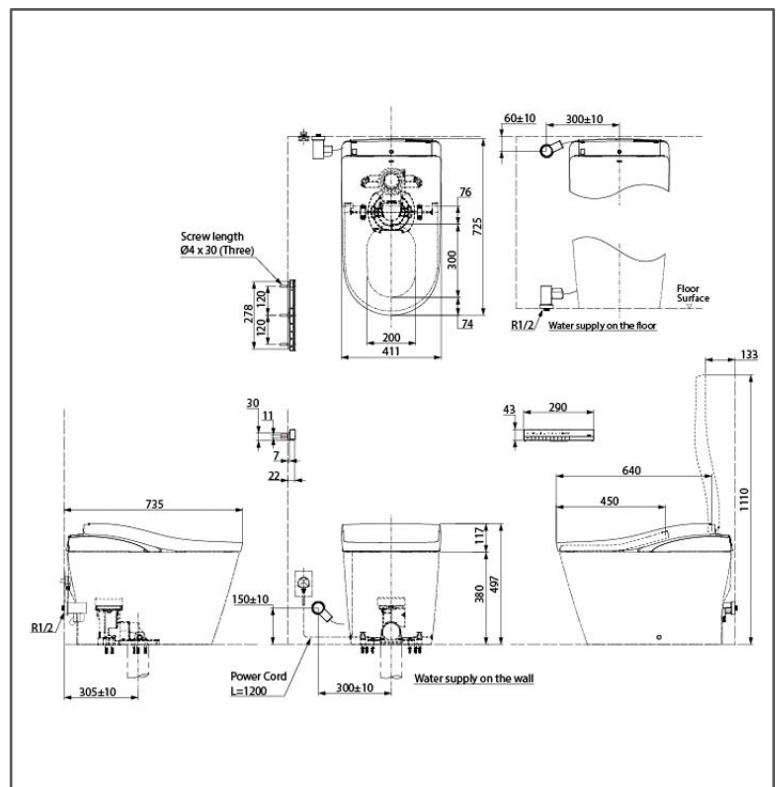

SPECIFICATIONS

• Flush System	:	TORNADO FLUSH
• Water Use	:	3.8L / 3.0L
• Rough-in	:	305 mm
• Bowl Shape	:	D Shape
• Water Pressure	:	0.25MPa~0.75MPa
• Power Rating	:	220~230V, 50/60Hz, 835~863W
• Length of Power Cord	:	1.2 M
• Material	:	Bowl - Vitreous China WASHLET - PP Remote Controller - Aluminum
• Size	:	411W x 725D x 497H mm

PART DESCRIPTION

• CS911VT#NW1	:	NEOREST LS (S Trap) Bowl
• TCF87220GAA#NW1	:	NEOREST LS WASHLET with BIS Power Plug (AC 220 Volts)

COLOURS

- White (#NW1)

CS911VT#NW1 /TCF87220GAA#NW1

Please consult, TOTO representative for more details.