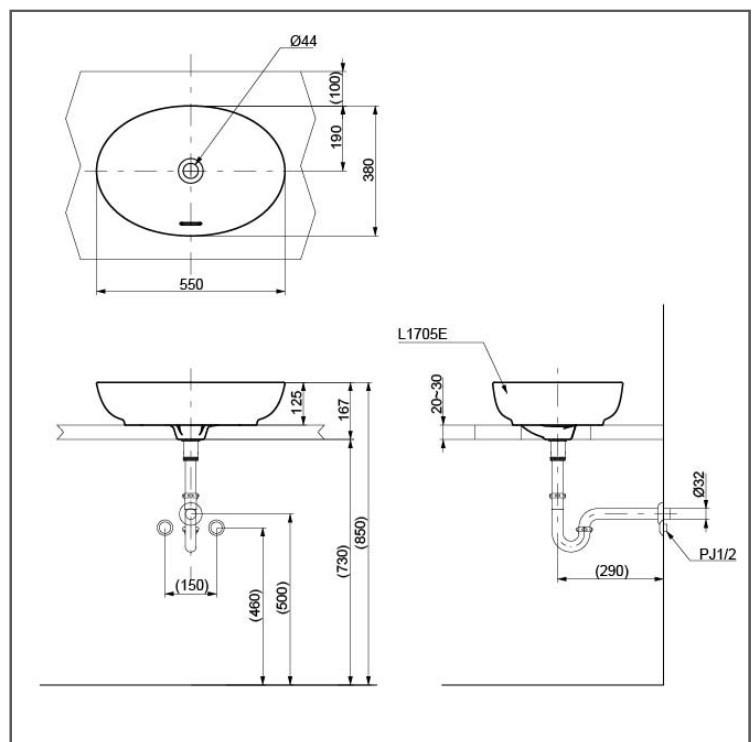

TOTO

WASH BASIN

"WU" Console Wash Basin

L1705E#MBE

FEATURES

- The vessel's spacious design also makes the users look beautiful.
- Front Side Overflow

SPECIFICATIONS

- Size : 550W x 380D x 125H mm
- Material : Vitreous China
- Shape : Oval

PARTS DESCRIPTION

- L1705E#MBE : "WU" Console Wash Basin

COLOURS

Matte Beige

L1705E#MBE

Please consult, TOTO representative for more details.

All rights reserved by TOTO including but not limited to Improve & Change of Product Design, Specs or Availability at any time without prior notice