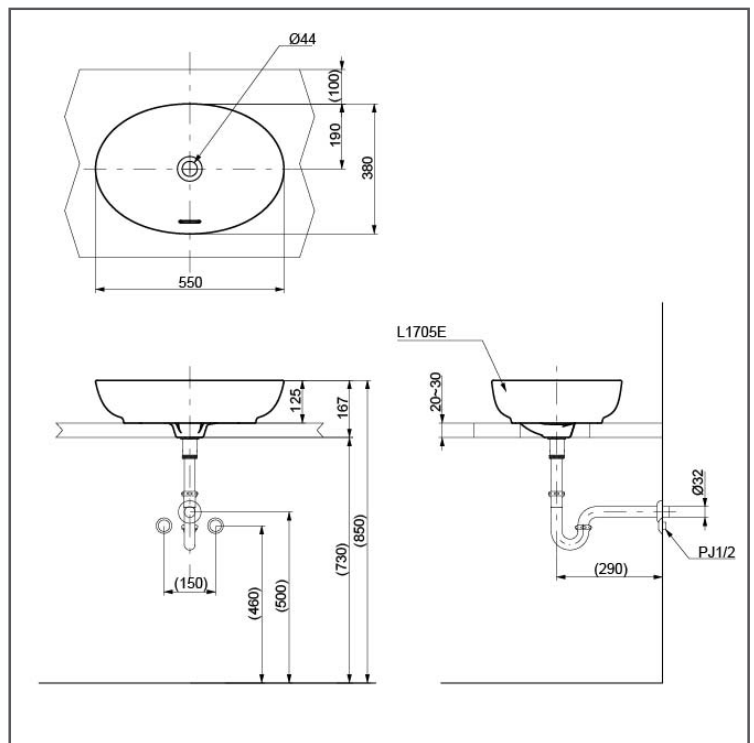

TOTO

WASH BASIN

"WU" Console Wash Basin

L1705E#MBL

FEATURES

- The vessel's spacious design also makes the users look beautiful.
- Front Side Overflow

SPECIFICATIONS

- Size : 550W x 380D x 125H mm
- Material : Vitreous China
- Shape : Oval

PARTS DESCRIPTION

- L1705E#MBL : "WU" Console Wash Basin

COLOURS

Matte Black

L1705E#MBL

Please consult, TOTO representative for more details.

All rights reserved by TOTO including but not limited to Improve & Change of Product Design, Specs or Availability at any time without prior notice