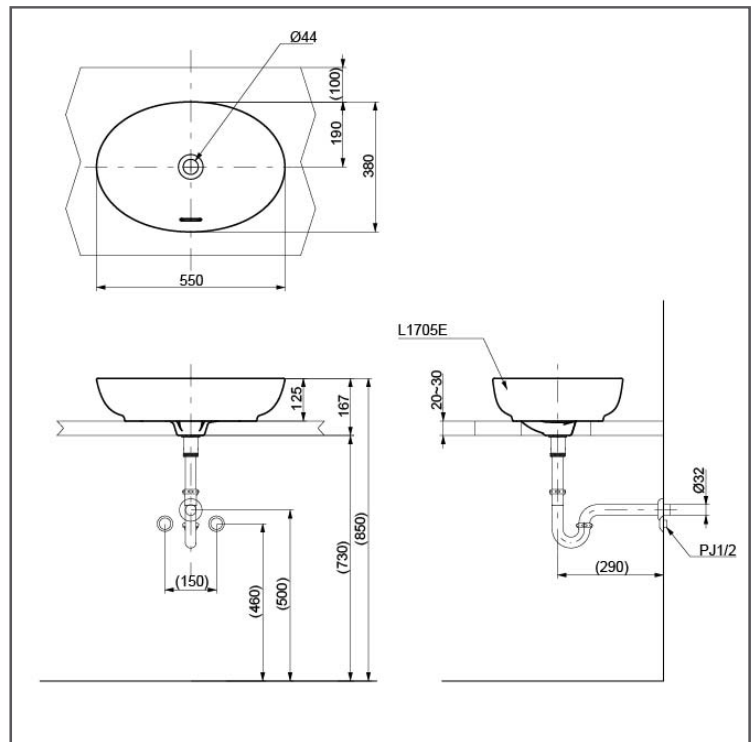

TOTO

WASH BASIN

"WU" Console Wash Basin

L1705E#MGR

FEATURES

- The vessel's spacious design also makes the users look beautiful.
- Front Side Overflow

SPECIFICATIONS

- Size : 550W x 380D x 125H mm
- Material : Vitreous China
- Shape : Oval

PARTS DESCRIPTION

- L1705E#MGR : "WU" Console Wash Basin

COLOURS

Matte Grey

L1705E#MGR

Please consult, TOTO representative for more details.

All rights reserved by TOTO including but not limited to Improve & Change of Product Design, Specs or Availability at any time without prior notice