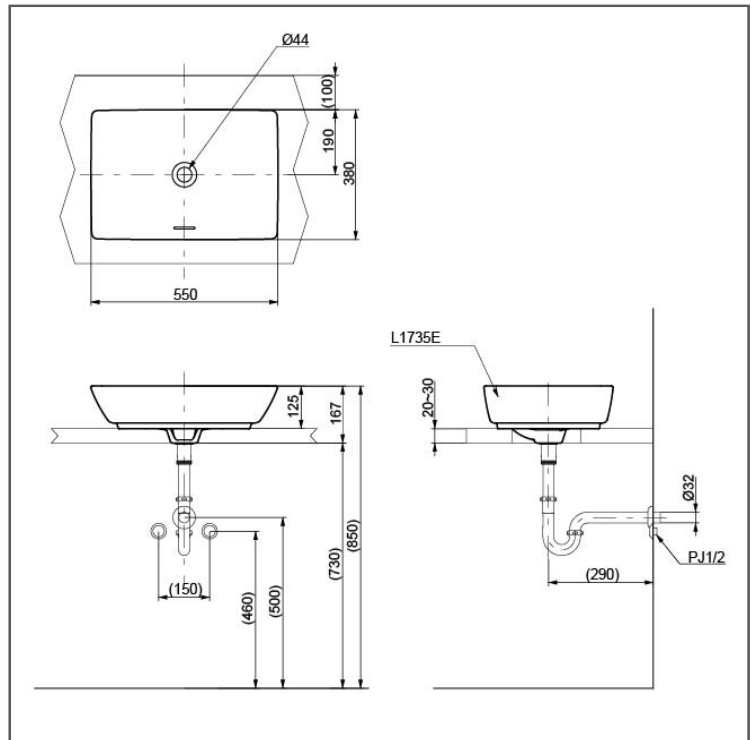

COLOURS

Matte Beige

L1735E#MBE