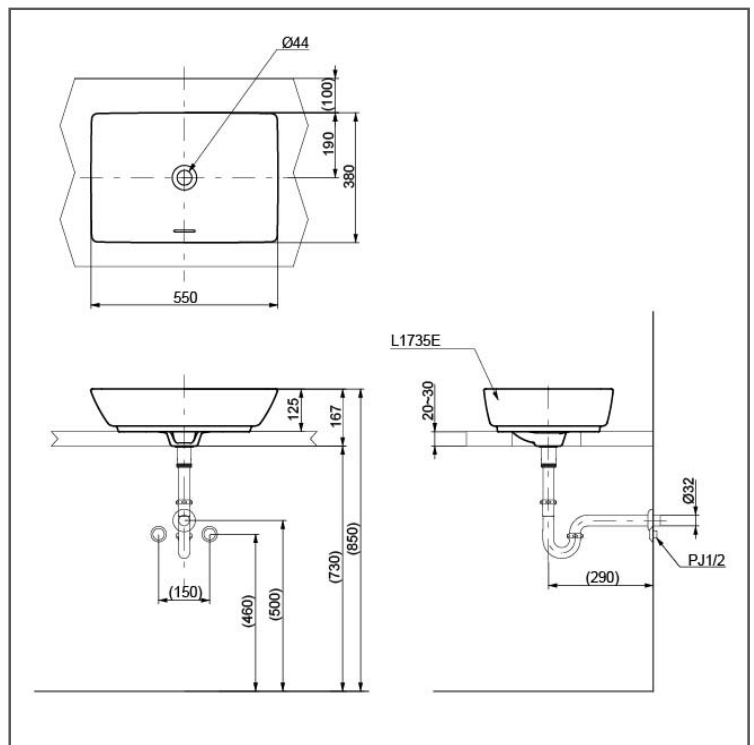

TOTO

WASH BASIN

"WU" Console Wash Basin

L1735E#MGR

FEATURES

- Its beautiful design that uses the ceramic natural roundness with ultra-thin frame.
- Front Side Overflow

SPECIFICATIONS

- Size : 550W x 380D x 125H mm
- Material : Vitreous China
- Shape : Rectangular

PARTS DESCRIPTION

- L1735E#MGR : "WU" Console Wash Basin

COLOURS

Matte Grey

L1735E#MGR

Please consult, TOTO representative for more details.

All rights reserved by TOTO including but not limited to Improve & Change of Product Design, Specs or Availability at any time without prior notice