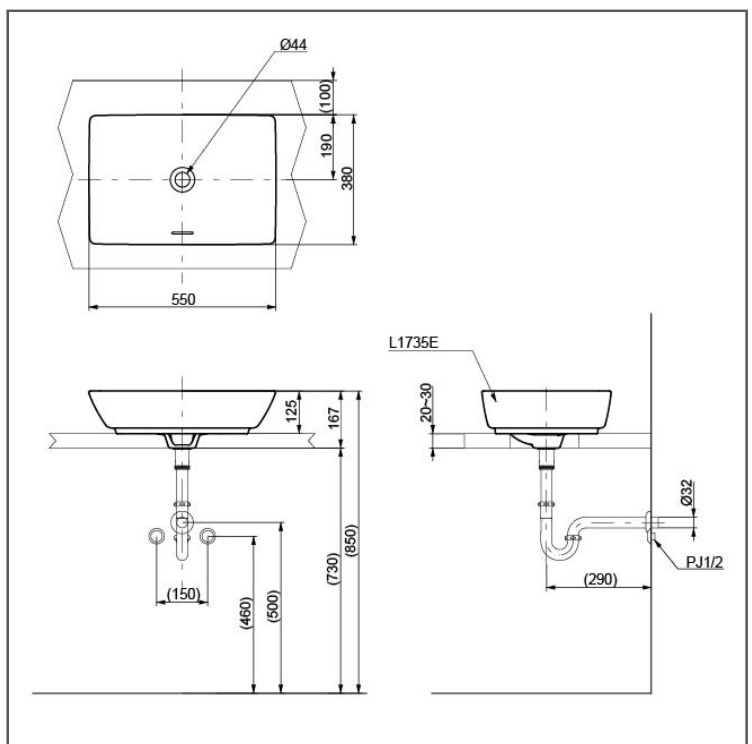

TOTO

WASH BASIN

"WU" Console Wash Basin

L1735E#MW

FEATURES

- Its beautiful design that uses the ceramic natural roundness with ultra-thin frame.
- Front Side Overflow

SPECIFICATIONS

- Size : 550W x 380D x 125H mm
- Material : Vitreous China
- Shape : Rectangular

PARTS DESCRIPTION

- L1735E#MW : "WU" Console Wash Basin

COLOURS

Matte White

L1735E#MW

Please consult, TOTO representative for more details.

All rights reserved by TOTO including but not limited to Improve & Change of Product Design, Specs or Availability at any time without prior notice