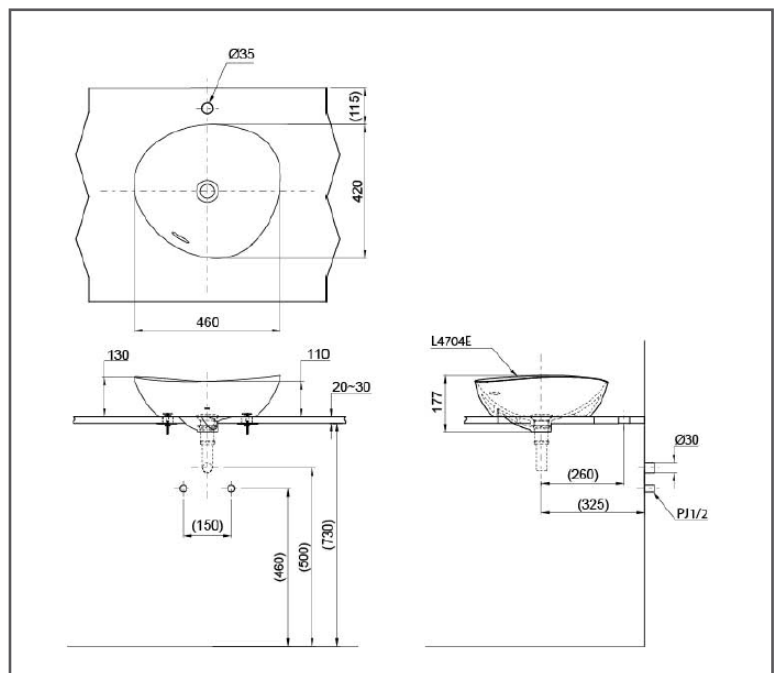

TOTO WASH BASIN

Console Wash Basin

L4704E#MBE

FEATURES

- Its beautiful design that uses the ceramic natural roundness with ultra-thin frame
- Deliberately off-balance design expresses a distinctive sense of comfort
- Reminiscent of handwork produces a distorted shape that conveys a free form curve design resisting numerical specification
- Front side Overflow

SPECIFICATIONS

- Size : 460W x 420D x 177H mm
- Material : Vitreous China
- Shape : Oval

PARTS DESCRIPTION

L4704E#MBE : Console Wash Basin

COLOURS

Matte Beige

L4704E#MBE

Please consult, TOTO representative for more details.