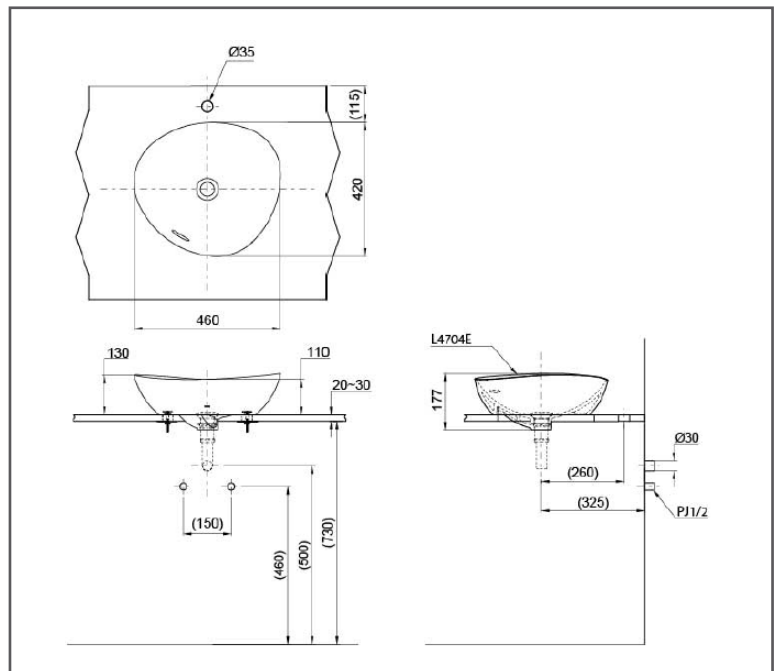

COLOURS

Matte Black

L4704E#MBL