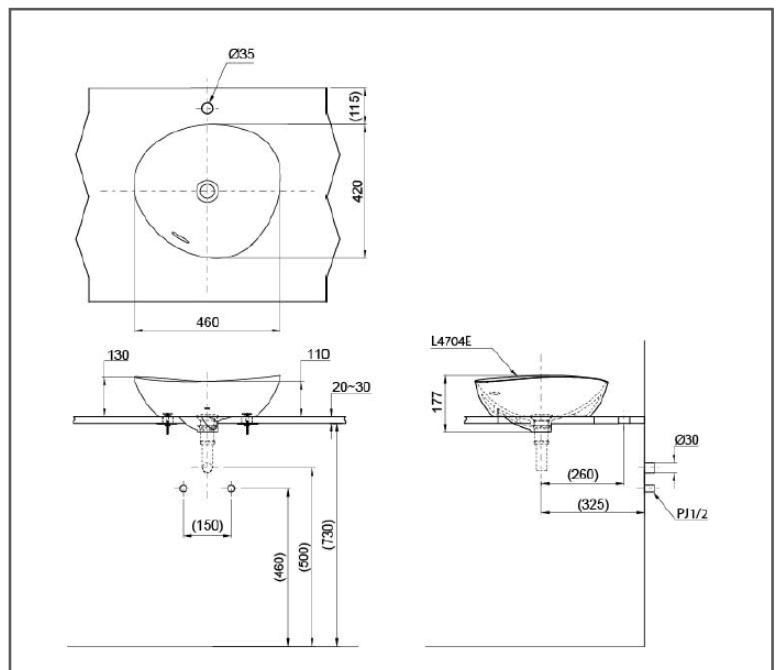

COLOURS

Matte White

L4704E#MW