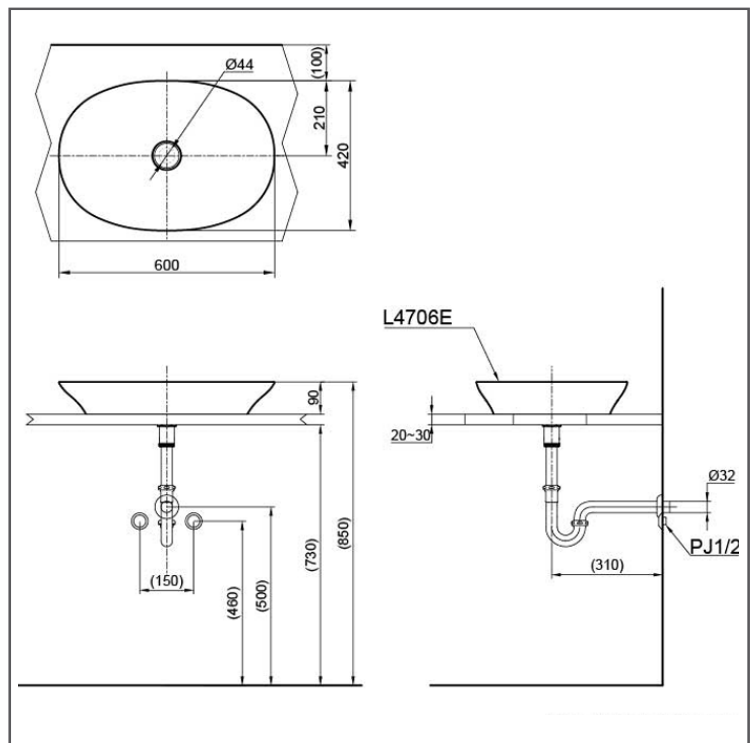

TOTO

WASH BASIN

Console Wash Basin

L4706E#MBE

FEATURES

- It's a beautiful design that uses the ceramic's natural roundness with ultra-thin frame.
- The vessel's spacious design also makes the users look beautiful.
- Without Overflow

SPECIFICATIONS

- Size : 600W X 420D X 90H mm
- Material : Vitreous China
- Shape : Oval

PARTS DESCRIPTION

- L4706E#MBE : Console Wash Basin

COLOURS

Matte Beige

L4706E#MBE

Please consult, TOTO representative for more details.