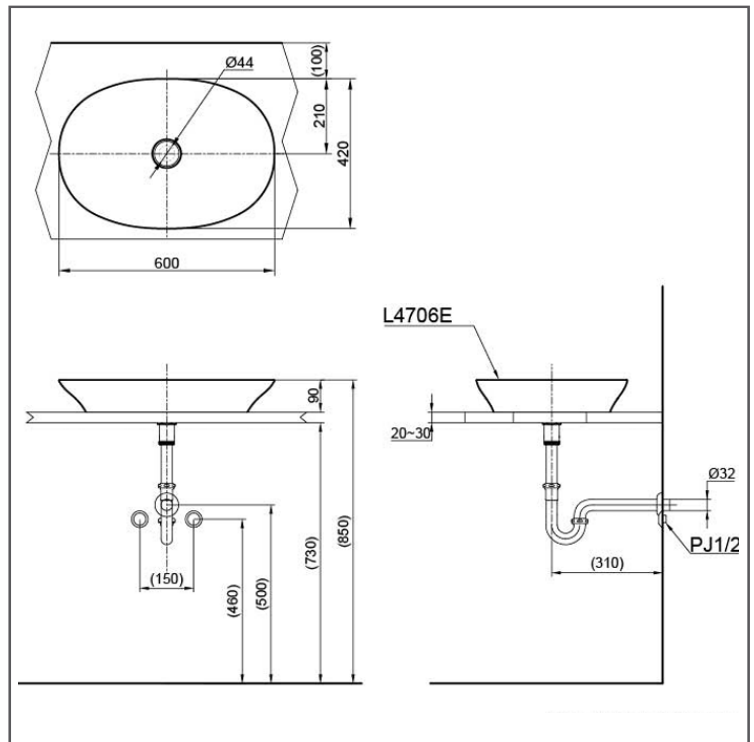

TOTO

WASH BASIN

Console Wash Basin

L4706E#MBL

FEATURES

- It's a beautiful design that uses the ceramic's natural roundness with ultra-thin frame.
- The vessel's spacious design also makes the users look beautiful.
- Without Overflow

SPECIFICATIONS

- Size : 600W X 420D X 90H mm
- Material : Vitreous China
- Shape : Oval

PARTS DESCRIPTION

- L4706E#MBL : Console Wash Basin

COLOURS

Matte Black

L4706E#MBL

Please consult, TOTO representative for more details.