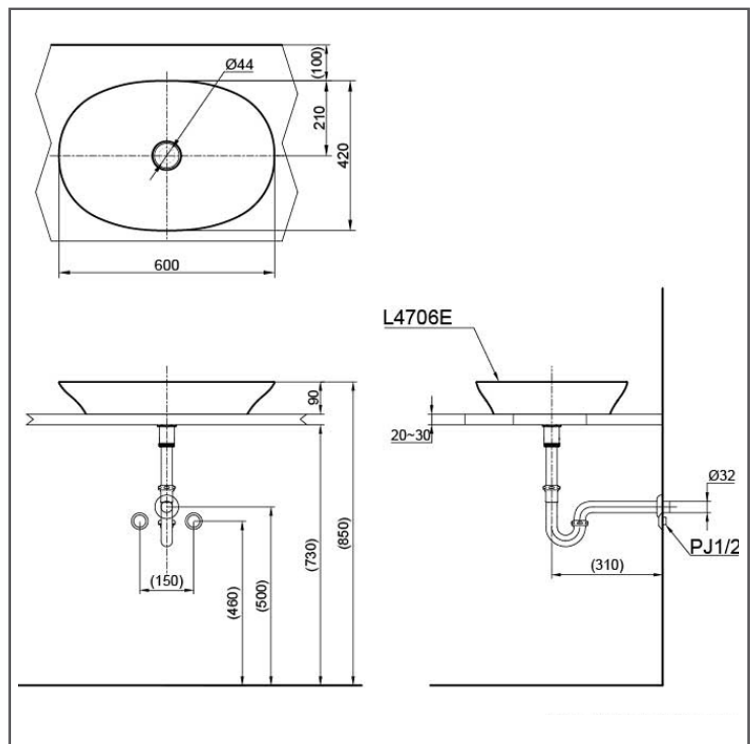

TOTO

WASH BASIN

Console Wash Basin

L4706E#MGR

FEATURES

- It's a beautiful design that uses the ceramic's natural roundness with ultra-thin frame.
- The vessel's spacious design also makes the users look beautiful.
- Without Overflow

SPECIFICATIONS

- Size : 600W X 420D X 90H mm
- Material : Vitreous China
- Shape : Oval

PARTS DESCRIPTION

- L4706E#MGR : Console Wash Basin

COLOURS

Matte Grey

L4706E#MGR

Please consult, TOTO representative for more details.