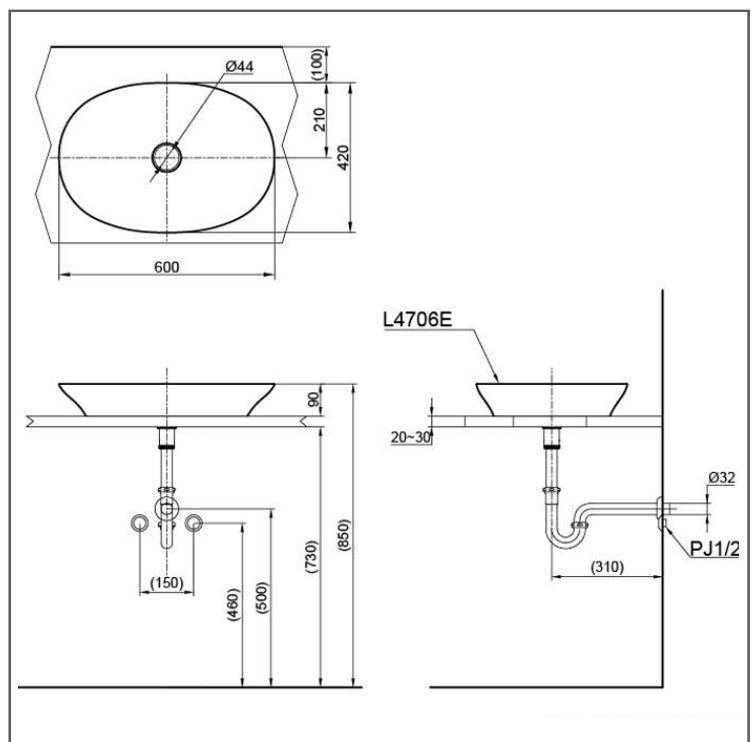

TOTO

WASH BASIN

Console Wash Basin

L4706E#MW

FEATURES

- It's a beautiful design that uses the ceramic's natural roundness with ultra-thin frame.
- The vessel's spacious design also makes the users look beautiful.
- Without Overflow

SPECIFICATIONS

- Size : 600W X 420D X 90H mm
- Material : Vitreous China
- Shape : Oval

PARTS DESCRIPTION

- L4706E#MW : Console Wash Basin

COLOURS

Matte White

L4706E#MW

Please consult, TOTO representative for more details.