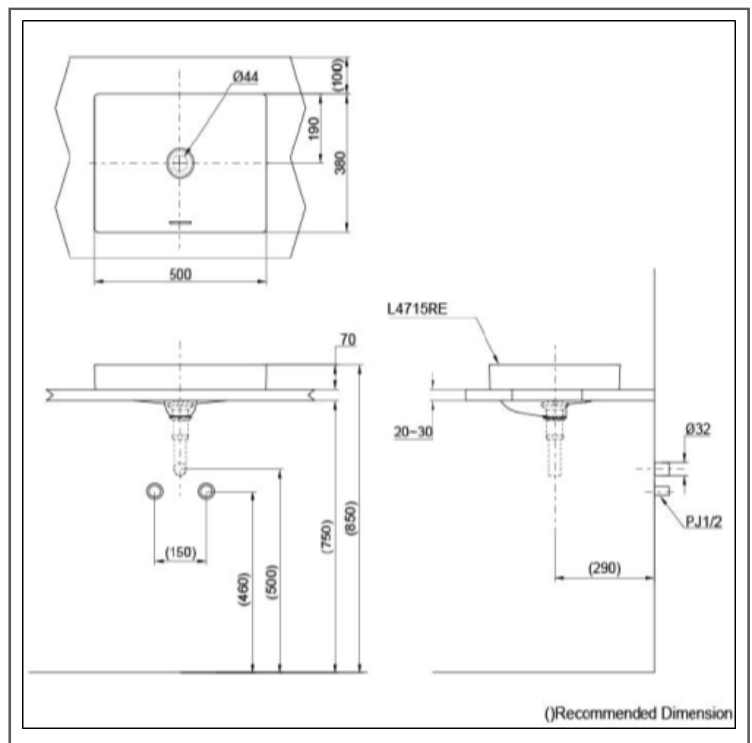

COLOURS

Matte Beige

L4715RE#MBE

Please consult, TOTO representative for more details.

All rights reserved by TOTO including but not limited to Improve & Change of Product Design, Specs or Availability at any time without prior notice