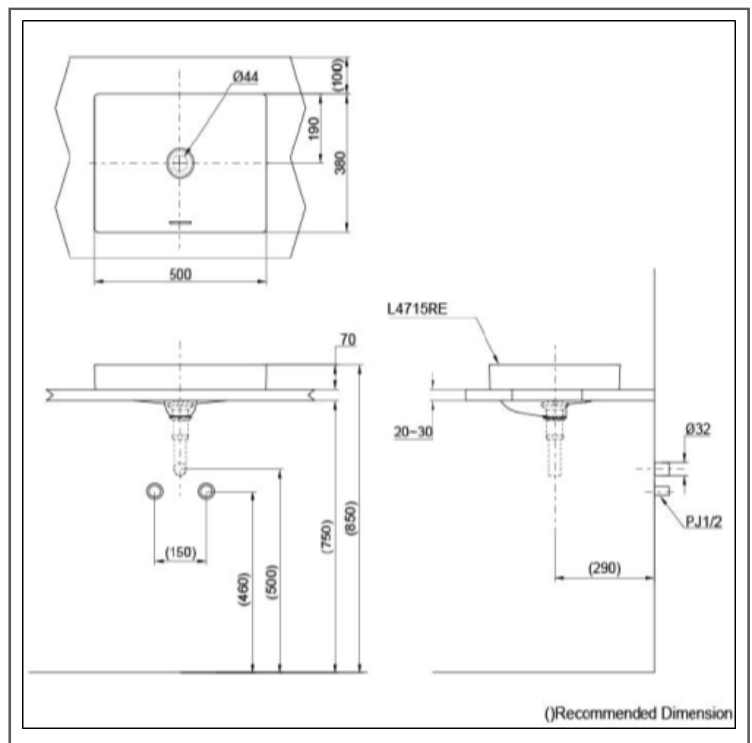

COLOURS

Matte Black

L4715RE#MBL

Please consult, TOTO representative for more details.

All rights reserved by TOTO including but not limited to Improve & Change of Product Design, Specs or Availability at any time without prior notice