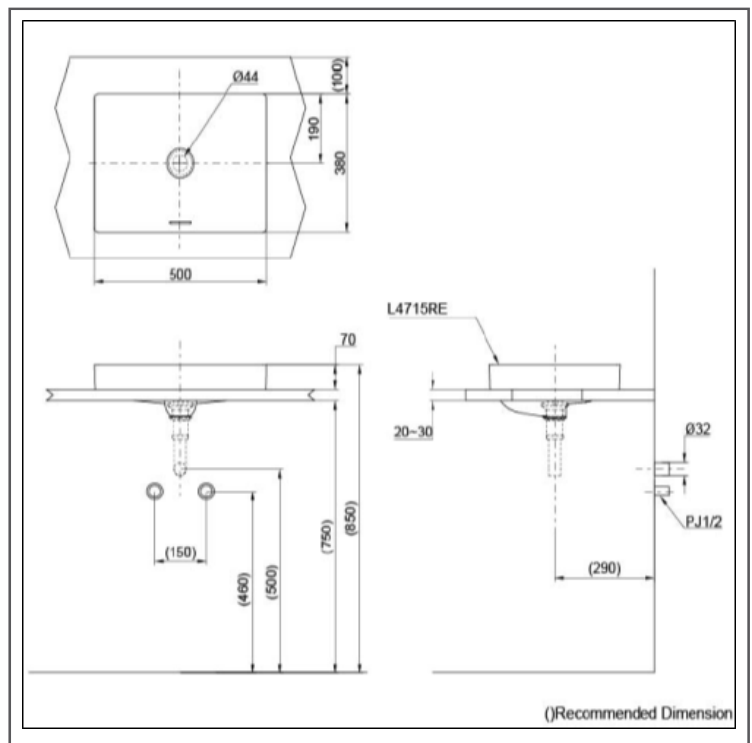

COLOURS

Matte Grey

L4715RE#MGR