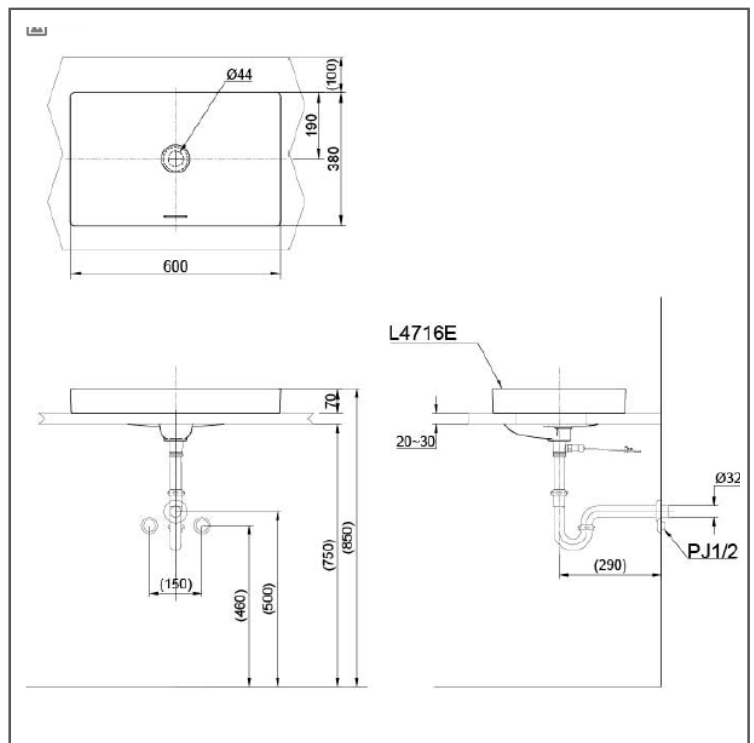

COLOURS

Matte Beige

L4716RE#MBE