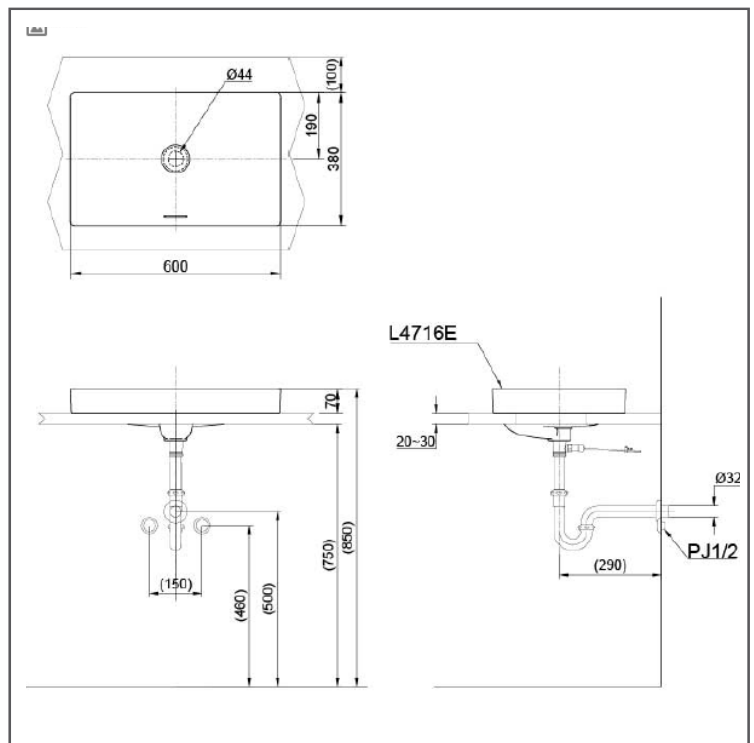

COLOURS

Matte Grey

L4716RE#MGR