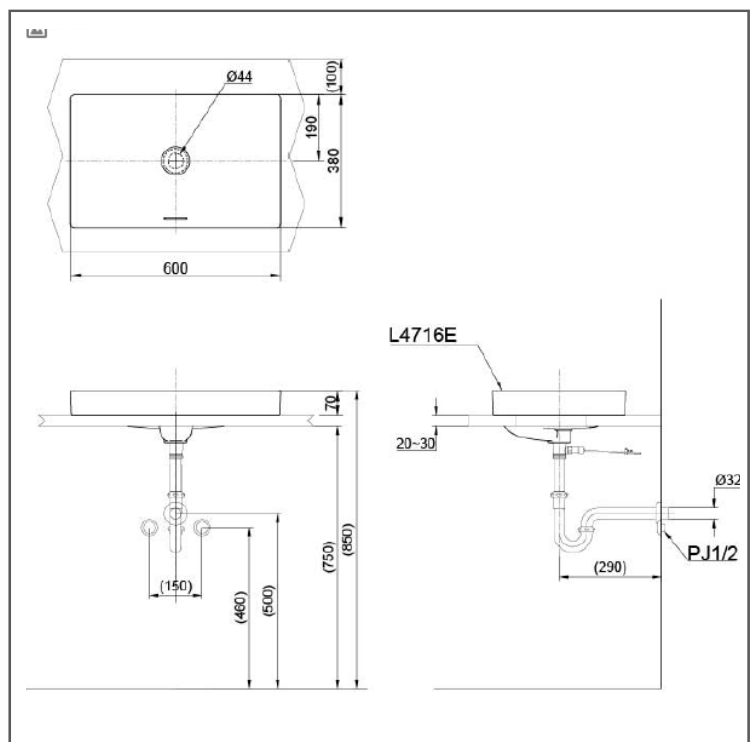

COLOURS

Matte White

L4716RE#MW